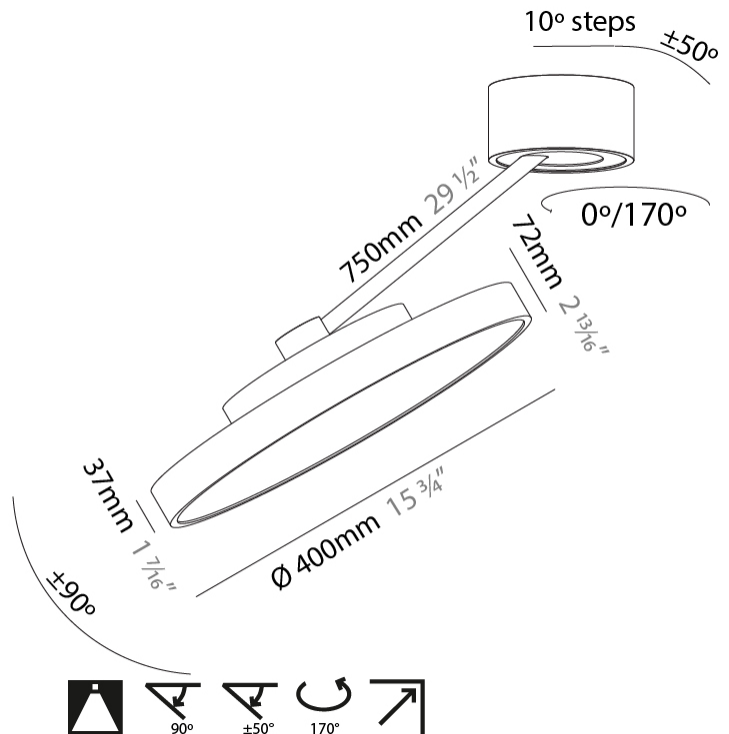

GENERAL

Series: Sign Diva Dancer
 Subseries: Sign Diva Dancer
 Brand: Prolicht
 Division: Architectural
 Mounting Type: Suspension
 Mounting Location: Ceiling
 Subcategory: Pendant

PHYSICAL

Shape: Round
 Diameter (mm): 400
 Diameter (in): 15 3/4
 Height (mm): 72
 Height (in): 2 13/16
 Max. Overall Height (mm): 870
 Max. Overall Height (in): 34 1/4
 Extension (mm): 750
 Extension (in): 29 1/2
 Light Distribution: Adjustable / Direct
 Weight (kg): 3.140
 Weight (lbs): 6.922
 Diffuser: PMMA - Opal / Micro-Prism / Sparkling Secret / Vintage Industrial
 Fixture Finish: SSR / BKV / CWI / CRY / HAB / UFT / ITA / RUA / FTG / MYG / LOD / PUS / FRO / FUP / KIA / POP / BLS / SPG / MEY / GOH / GUM / CHC / COM / ABZ / JAG / OBR / MOS / ROR
 Fixture Material: Extruded Aluminum / Steel

LED

Color Temperature (°K): 2700 / 3000 / 3500 / 4000
 Max. Delivered Lumen (lm): 1807 / 1943 / 1951 / 1991
 Nominal Lumen (lm): 2250 / 2420 / 2430 / 2480
 CRI: >90 CRI
 Lamp Life (hrs): 50000

OPTICAL

Adjustability: Rotational Canopy 170°; Tilting Canopy ±50°; Tilting Head ±90°

RATINGS AND CERTIFICATIONS

Certified By: Certified for North American Standards
 IP rating: IP20

SIGN DIVA DANCER SUSPENSION

A300039-

PROJECT
TYPE
SPECIFIER
QUANTITY
DATE

A

SIGN DIVA DANCER KORONA SUSPENSION

GENERAL

Series: Sign Diva Dancer
 Subseries: Sign Diva Dancer Korona
 Brand: Prolicht
 Division: Architectural
 Mounting Type: Suspension
 Mounting Location: Ceiling
 Subcategory: Pendant

PHYSICAL

Shape: Round
 Diameter (mm): 400
 Diameter (in): 15 3/4
 Height (mm): 870
 Depth (mm): 86
 Height (in): 34 1/4
 Depth (in): 3 3/8
 Light Distribution: Adjustable / Direct
 Weight (kg): 3.5
 Weight (lbs): 7.716
 Diffuser: PMMA - Opal / Micro-Prism / Sparkling Secret / Vintage Industrial
 Fixture Finish: SSR / BKV / CWI / CRY / HAB / UFT / ITA / RUA / FTG / MYG / LOD / PUS / FRO / FUP / KIA / POP / BLS / SPG / MEY / GOH / GUM / CHC / COM / ABZ / JAG / OBR / MOS / ROR
 Fixture Material: Extruded Aluminum / Steel